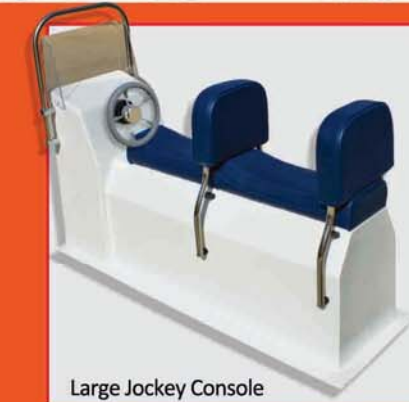

Dive Master

Your Business Partner

850 DM

850 WATER TAXI

850 DM

850 DM - PASSENGER

Large Jockey Console

Small Console

Large Console

Double Seat

Jockey Seats 1 & 2 & 3 Persons

Stand-Up Seat
1 & 2 Persons

850 DM Console

Small Jockey Console

Standard Features

*All boats are with open decks only with no seats and consoles * Self drain system (600DM & 850DM) * All boats have S.S. U-bolts for bow and transom

Extra Options

*Small center console (All boats except 850DM) * Medium size console (600 DM & 850 DM) * 850DM Console (850DM) *Sport jockey console * Pro-Jockey console * Double seat * Stand up driving seat (600DM) * 2 persons jockey seats (600DM & 850DM) * 3 persons jockey seats (850DM) * Rear seats (600DM & 850DM) *Fiberglass bow step with roller * S.S roll bar * Bilge pump with electric panel (All models except 420DM) * Fiberglass tube steps * Fiberglass swimming plateroms (All models except 420DM) * S.S. ladder * 200 liter fuel tank -up to two tanks (850 DM) * 75 liter fuel tanks - up to two tanks (600 DM) * S.S. Bimini top *S.S Fishing rod holders